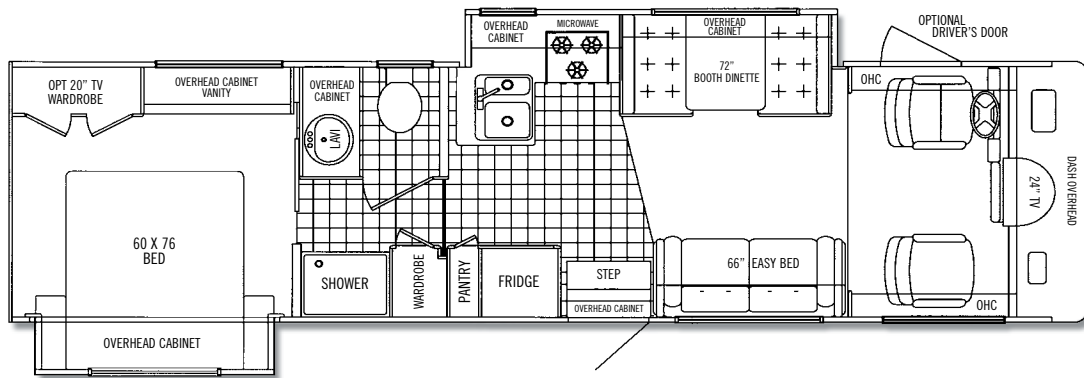

ALLEGRO EXTERIOR PAINT COLORS & FLOORPLANS '05

28 DA

30 DA

31 DA