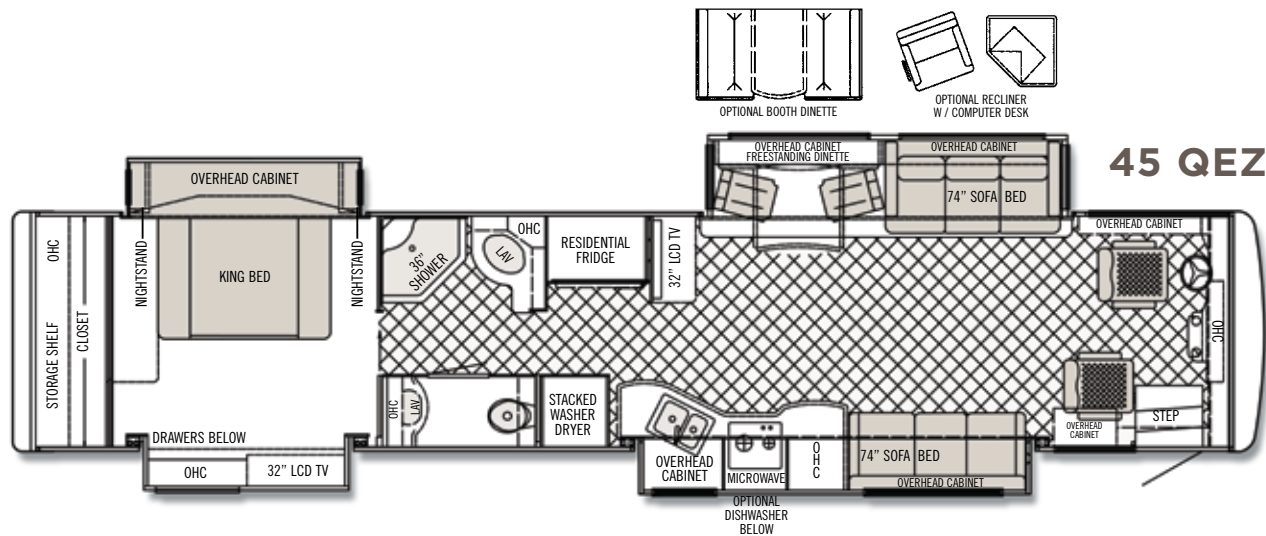

TIFFIN

ZEPHYR

FLOOR PLANS
AND SPECS

REV 11/06

OPTIONAL BOOTH DINETTE

OPTIONAL RECLINER
W / COMPUTER DESK

45 QEZ

AUTOMOTIVE