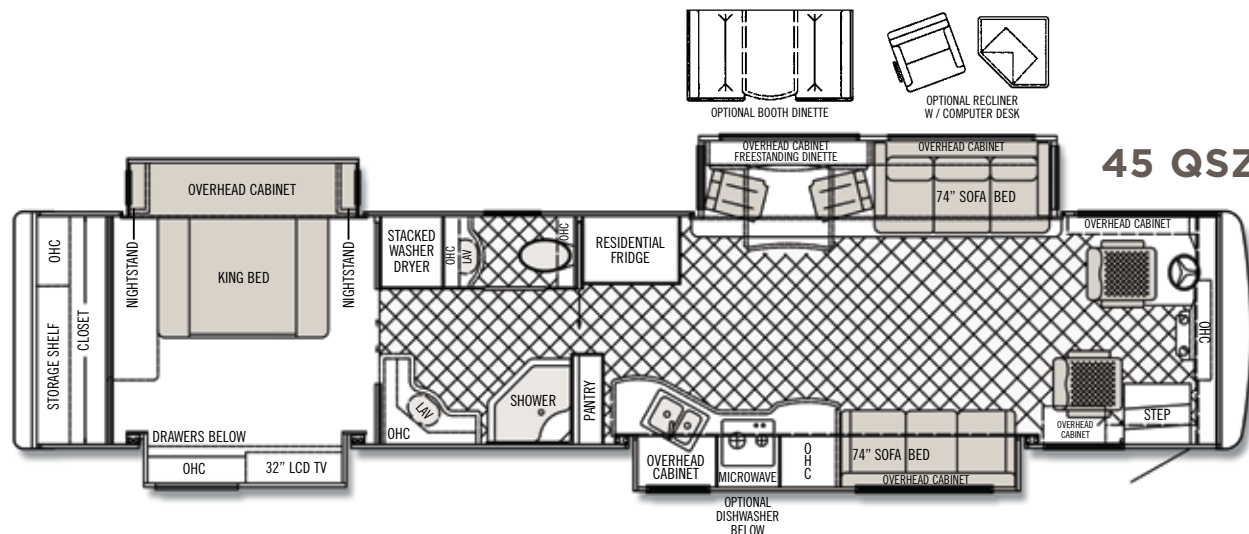

TIFFIN

ZEPHYR

FLOOR PLANS
AND SPECS

REV 11/06

OPTIONAL BOOTH DINETTE

OPTIONAL RECLINER
W / COMPUTER DESK

45 QEZ

AUTOMOTIVE