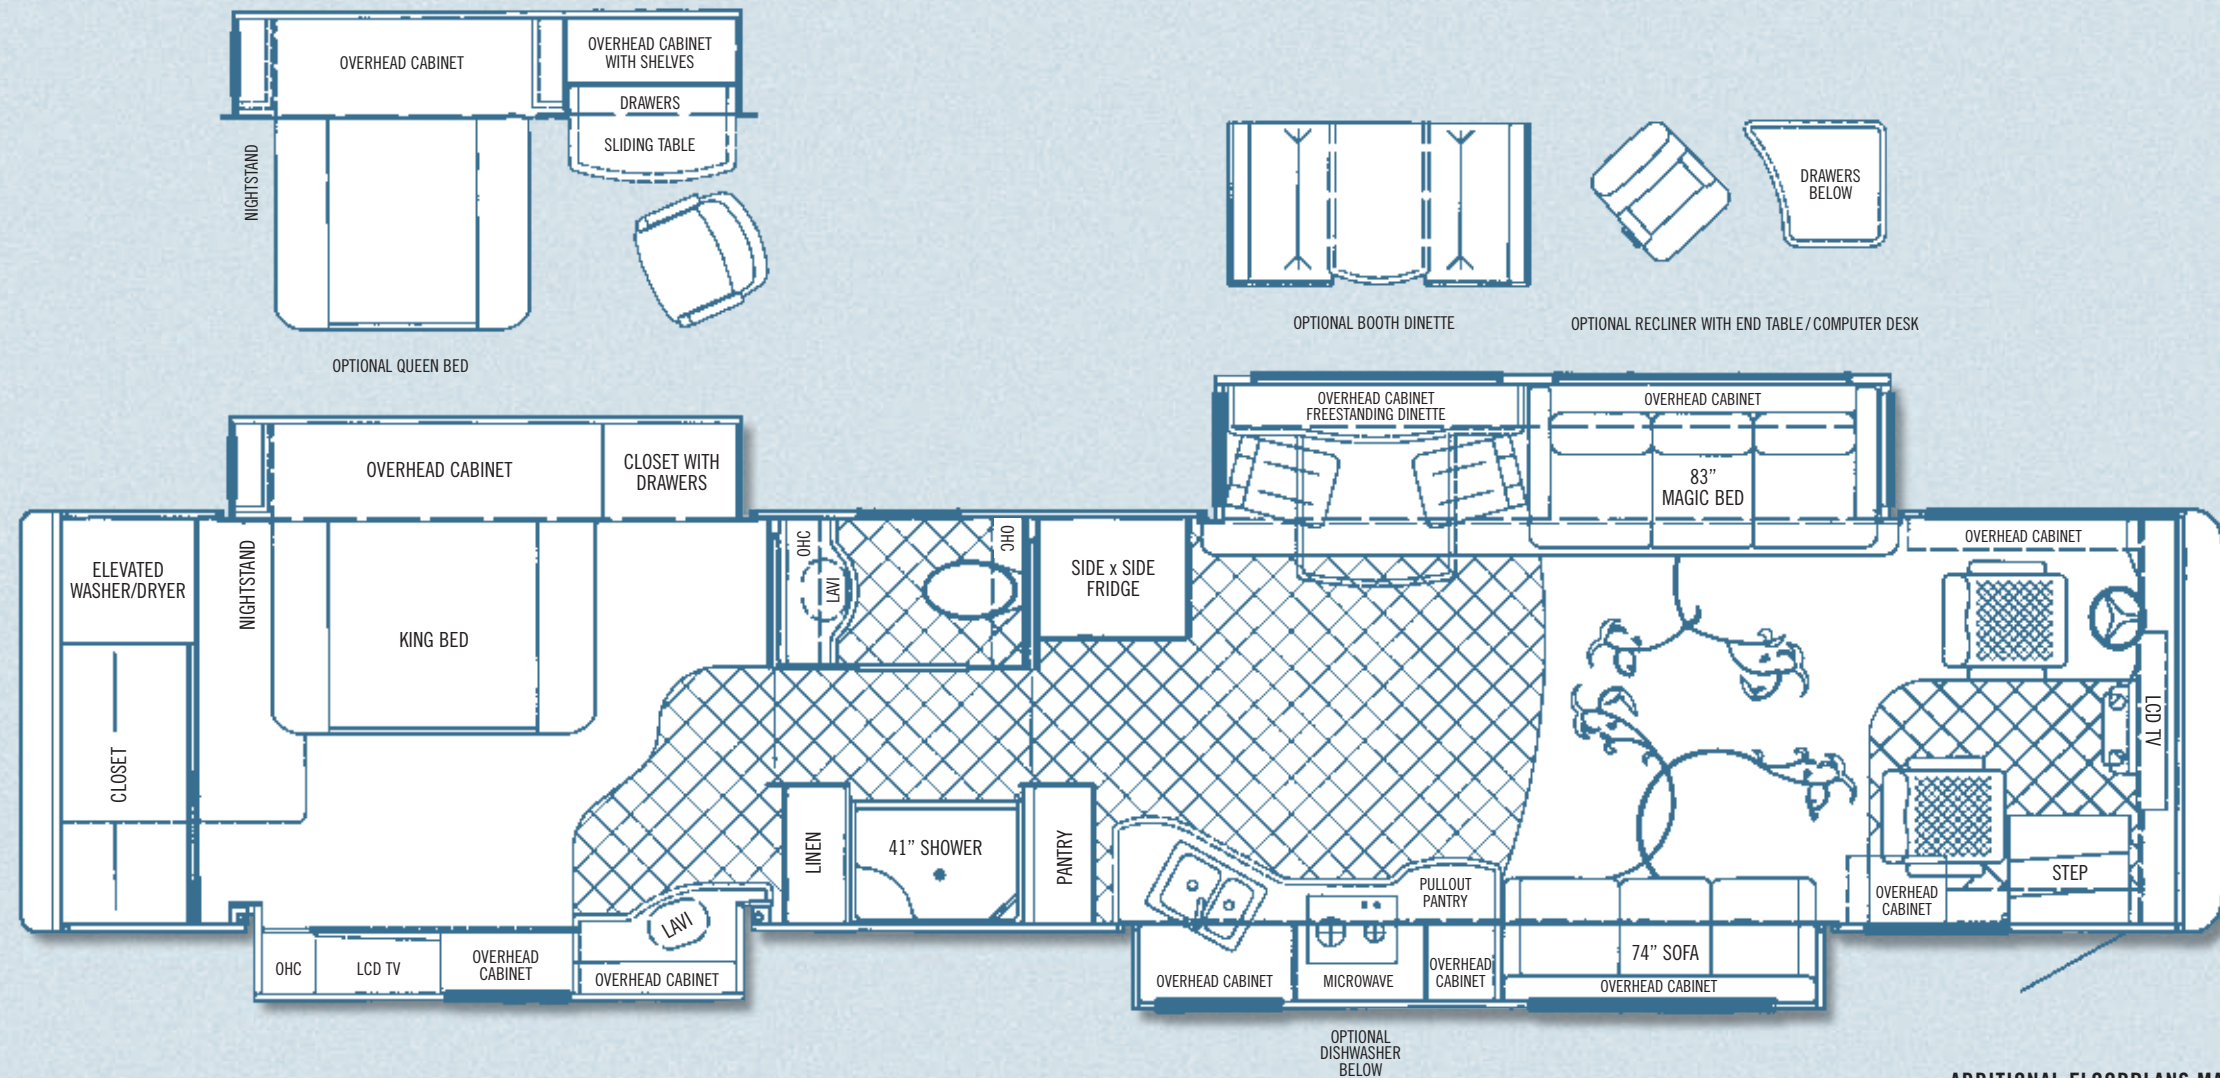

Sofa Living Area Accent Dinette

Carpet

Natural Cherry

Cherry Bark

45 QDZ

ADDITIONAL FLOORPLANS MAY BE AVAILABLE ON OUR WEBSITE.
www.tiffinmotorhomes.com

NASA FULL BODY

SUNLIT SAND FULL BODY

OVERALL

MODEL	45 QDZ
Overall Length – Approximately	44' 9"
Overall Height with Roof Air (Maximum)	12' 10"
Interior Height	84"
Overall Width	101"
Interior Width	96"
Fresh Water (Gallons)	90
Black Water (Gallons)	46
Grey Water (Gallons)	70
LPG Tank (Gallons; can only be filled to 80% capacity)	24.4
Minimum Garage Height	13'

DRIVER'S COMPARTMENT

STANDARD EQUIPMENT		
• Ergonomic Wrap Around Dash with Burl Instrumentation Panels	• Power Steering	• Compass with Outside Temperature
• Back Light Lettering for Dash Controls	• Power Sun Visors	• Color Rear Vision Monitor System
• Built-in Driver & Passenger Consoles with Controls	• Driver & Passenger Overhead Fans	• CB Radio with Antenna
• 6-Way Power Driver & Passenger Seating with Co-Pilot Power Footrest	• Pull Down Black-out Screens on Driver/Passenger Windows	• Cellular Phone Antenna
• Integrated Pilot & Co-Pilot Seat Belts	• Diamond Pattern Chrome Step Well Area	• In-Dash AM/FM Radio & 6-Disc CD Player
• Storage Drawers with Built-in Beverage Tray	• ON STAR System	• 32" LCD TV over Cockpit Area
• Smart Wheel with Controls for ICC, Cruise & Windshield Wipers	• Pilot & Co-Pilot Map Lights	• Quick Power Disconnect
• Adjustable Accelerator & Brake Pedals	• Dual 12v Outlets in Dash Area	• Fire Extinguisher

LIVING AREA / DINETTE

STANDARD EQUIPMENT		
• Built In Dinette Cabinets with Storage (with free standing table)	• Sculptured Carpet in Living Area	• Home Theater System with DVD Player
• 83" Magic Bed on Driver Side-Cloth	• Decorative Wall & Dinette Lighting Package	• VCR & Switching Box
• 74" Ultra Leather Magic Bed on Passenger Side	• Full Length Mirrors in Living Area	• Carbon Monoxide Detector