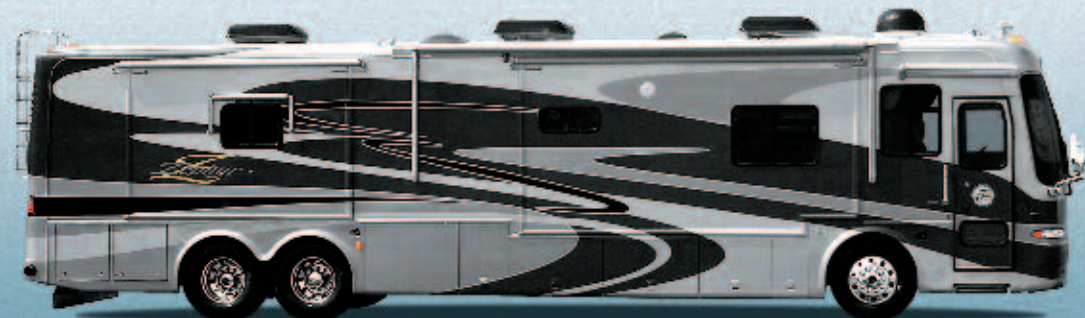

NASA FULL BODY